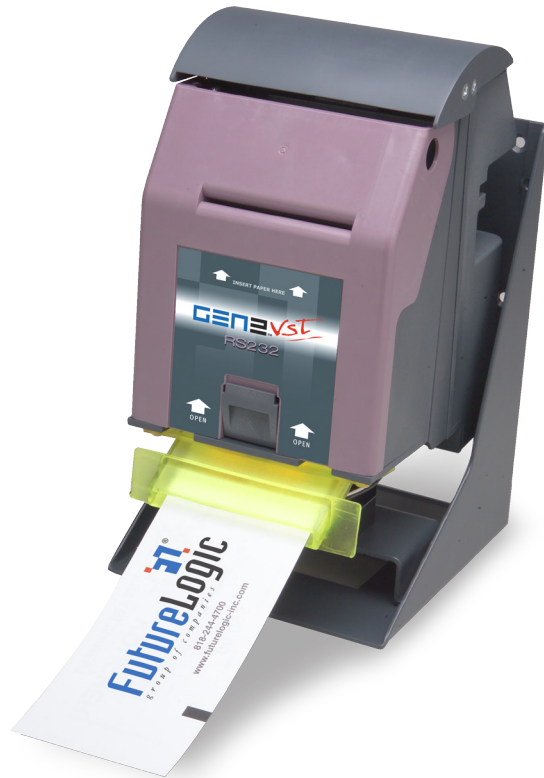

ITH® (Intelligent Ticket Handling)

- Makes Ticket Available ONLY after Fully Printed Internally & Automatically Burst

IntelligentBezel™ System

- Paper Jam Reduction via Blocked Bezel Detection

Award-Winning Printer

Hot Swappable

- Printer Removal Without Powering Down

The vertical configuration of the GEN2 VST® TITO printer is compact and is specifically designed for space-saving slim-top gaming machines. Like the GEN2™ printer, the GEN2 VST printer offers improvements such as ITH® (Intelligent Ticket Handling) technology, IntelligentBezel™ system, ProColor™ printing, and more.

The ITH technology sets the printer apart from competing TITO printers by making the “cashout ticket” available ONLY after the ticket is fully printed internally and automatically burst. To improve the printer’s reliability further,

the IntelligentBezel feature detects for obstruction near the bezel and reduces paper jams, by waiting for a clear path before a ticket is ejected.

In addition to the game port (RS232 or NetPlex), a separate port is provided for convenient firmware upgrades without the need to remove the printer from the slot machine.